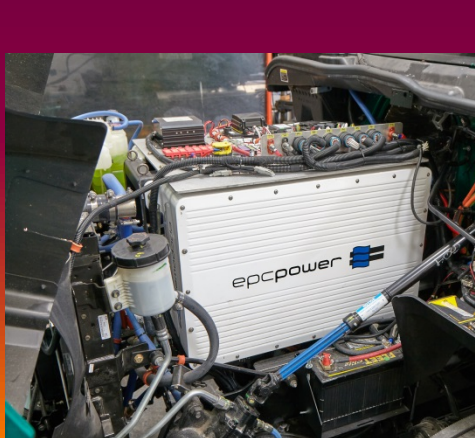

TransPower *Feel the POWER!* Electric Drayage Truck

Featuring the ElecTruck™ Drive System

Features

- Zero emissions
- Uses no fuel
- Powerful, efficient Automated Manual Transmission
- On-board fast battery charger
- Advanced battery monitoring and active charge balancing
- Efficient electrical accessories
- Smooth, quiet operation

Vehicle Specifications:

Vehicle Curb Weight:	22,000 lbs
Towing Capacity:	58,000 lbs
Motor Power Rating:	300 kW
Energy Storage Capacity:	215-270 kWh
Recharge Time Using Onboard Charger:	2-3 Hours
Energy Consumption Towing 20,000 lbs:	2.3 kWh/Mile
Operating Range:	70-100 miles