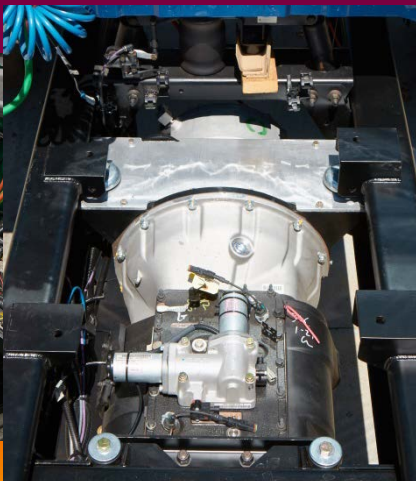

TransPower *Feel the POWER!* Electric Drayage Truck

Featuring the ElecTruck™ Drive System

Features

- Zero emissions
- Uses no fuel
- Powerful, efficient Automated Manual Transmission
- On-board fast battery charger
- Advanced battery monitoring and active charge balancing
- Efficient electrical accessories
- Smooth, quiet operation

Vehicle Specifications:

Vehicle Curb Weight:	22,000 lbs
Towing Capacity:	58,000 lbs
Motor Power Rating:	300 kW
Energy Storage Capacity:	215-270 kWh
Recharge Time Using Onboard Charger:	2-3 Hours
Energy Consumption Towing 20,000 lbs:	2.3 kWh/Mile
Operating Range:	70-100 miles